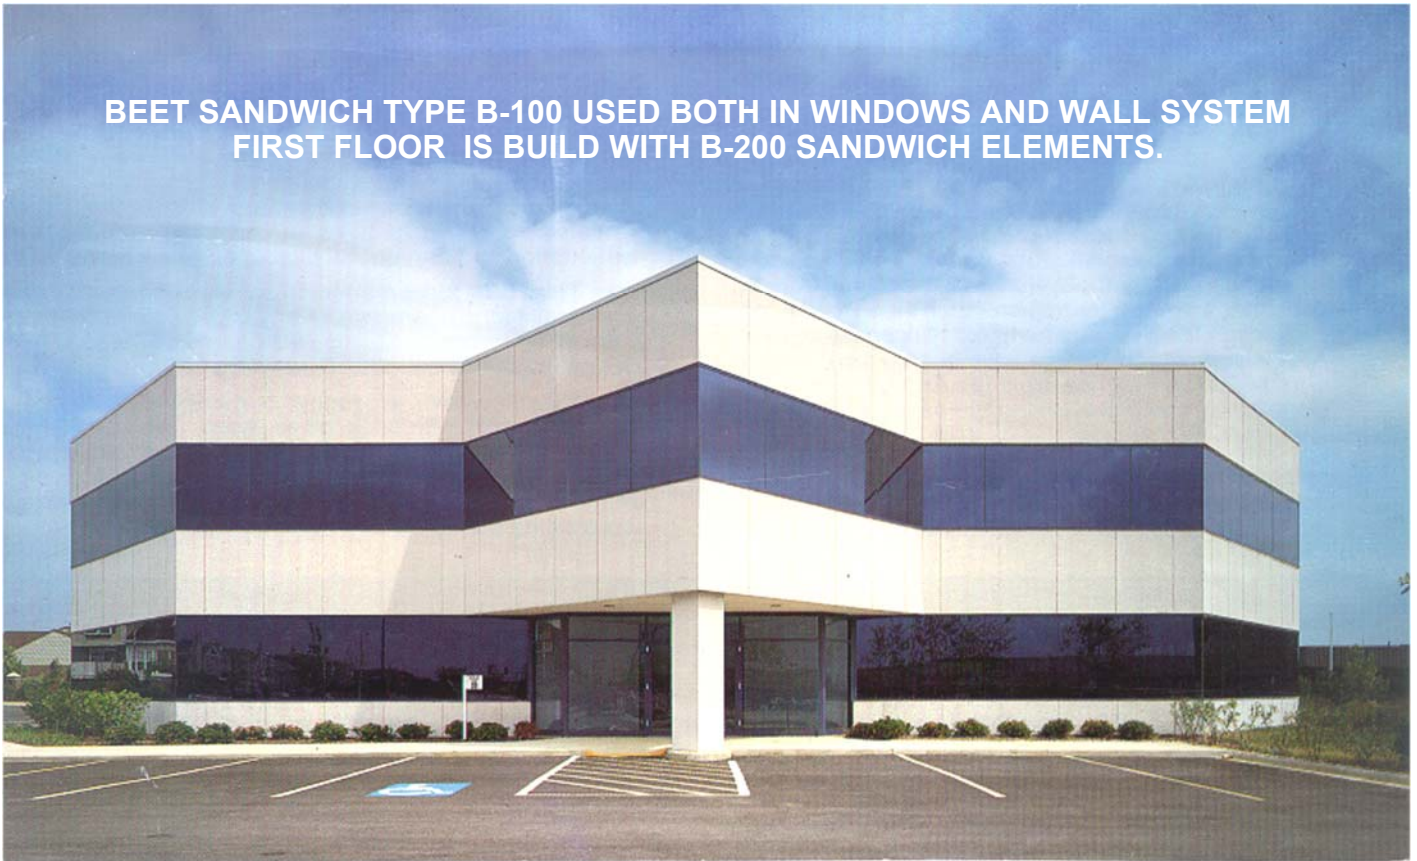

BEET OFFICE BUILDING

COMBINED FACILITY WITH LABORATORY FOR FOOD TESTING AND OFFICES.

BEET SANDWICH TYPE B-100 USED BOTH IN WINDOWS AND WALL SYSTEM
FIRST FLOOR IS BUILT WITH B-200 SANDWICH ELEMENTS.

All electric installation is hidden inside the wall . Figure tape on the BEET sandwich surface indicate where the switch are!

We deliver today—solutions others just talk about!

All water installation is hidden inside the wall . Figure tape on the BEET sandwich surface indicate where the faucet is.